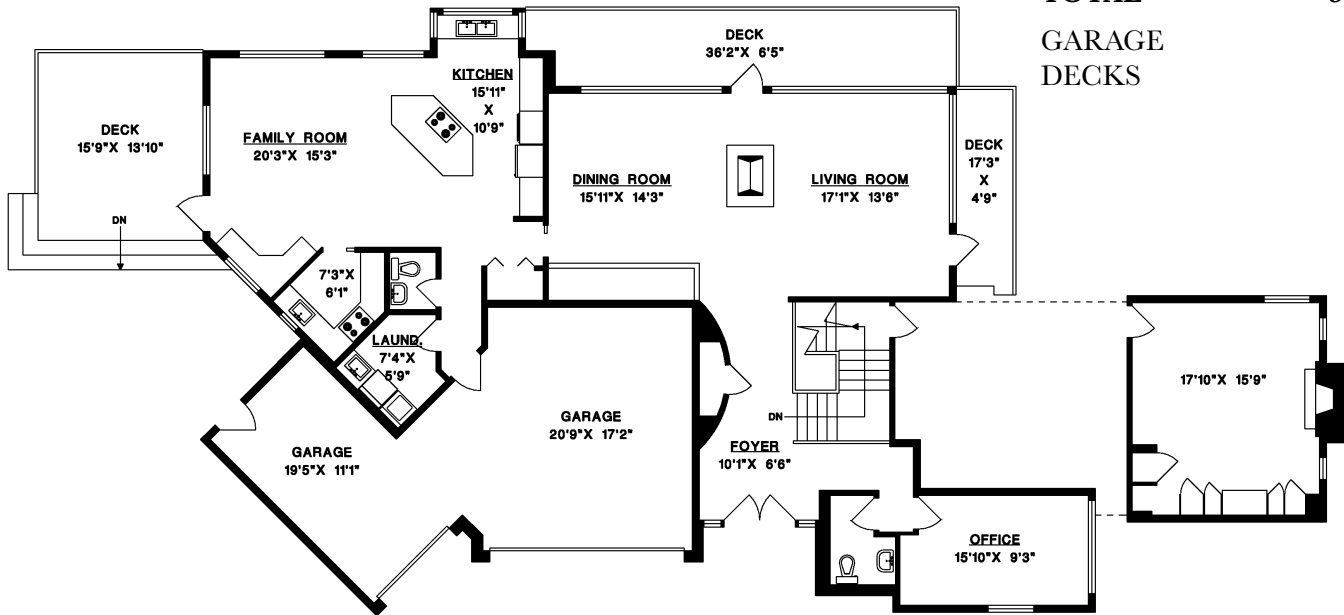

Craig Doherty

RE/MAX Masters Realty

Mobile: 604-396-9555

Phone: 604-913-9000

Email: craig@craigdoherty.ca

THE
RE/MAX
COLLECTION

4188 CITADEL COURT NORTH VANCOUVER

MAIN FLOOR	2,244 SQ.FT.
LOWER FLOOR	2,352 SQ.FT.
BASEMENT	1,224 SQ.FT.
TOTAL	5,820 SQ.FT.
GARAGE	678 SQ.FT.
DECKS	548 SQ.FT.

MAIN FLOOR

LOWER FLOOR

BASEMENT