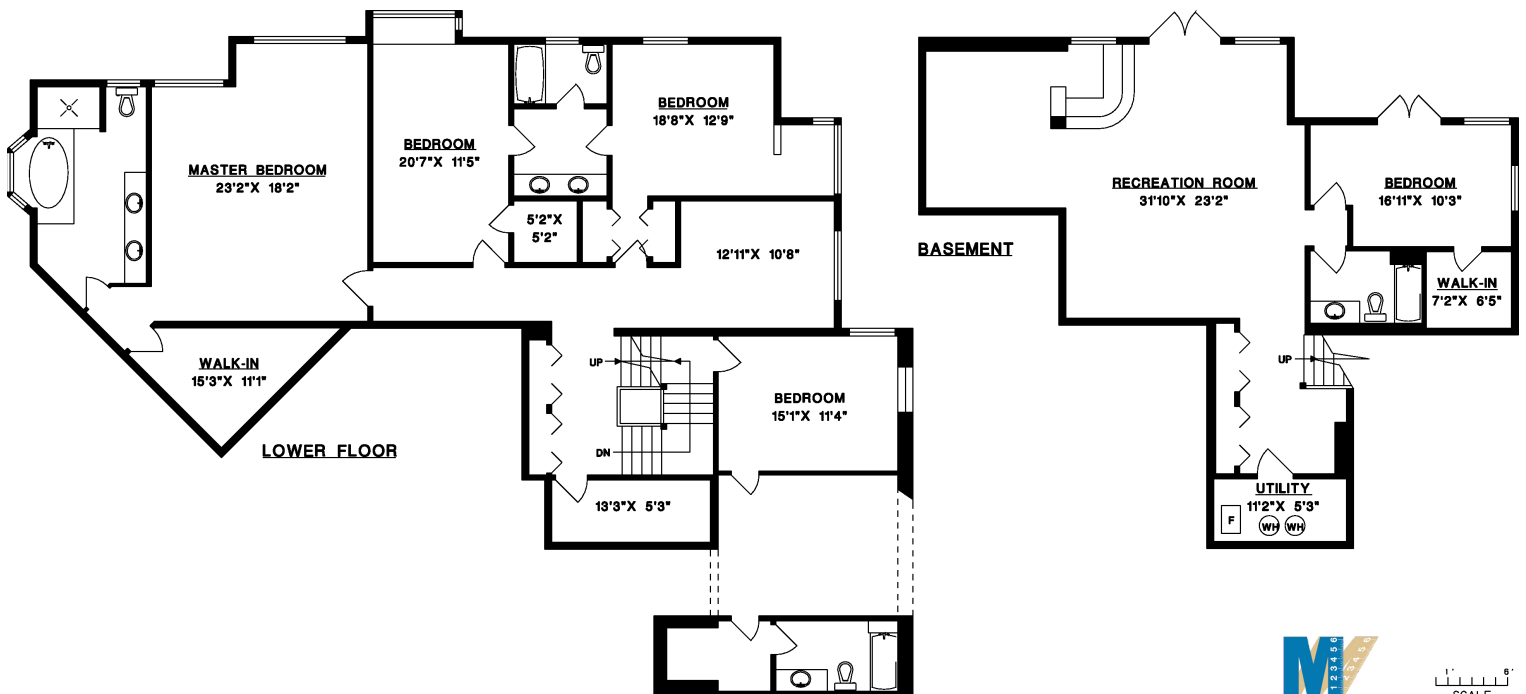

Craig Doherty

RE/MAX Masters Realty

Mobile: 604-396-9555

Phone: 604-913-9000

Email: craig@craigdoherty.ca

THE
RE/MAX
COLLECTION

4188 CITADEL COURT NORTH VANCOUVER

MAIN FLOOR	2,244 SQ.FT.
LOWER FLOOR	2,352 SQ.FT.
BASEMENT	1,224 SQ.FT.
TOTAL	5,820 SQ.FT.
GARAGE	678 SQ.FT.
DECKS	548 SQ.FT.

MAIN FLOOR

LOWER FLOOR

BASEMENT